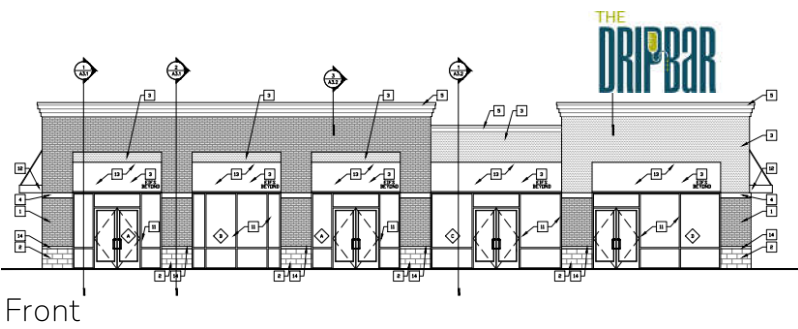

# TRAIL CREEK VILLAGE

700 US Highway 29 | Athens, GA 30601 | Clarke County

New Construction  
Up to 4,050 SF Available  
Dining or Retail with Patio Seating

Side