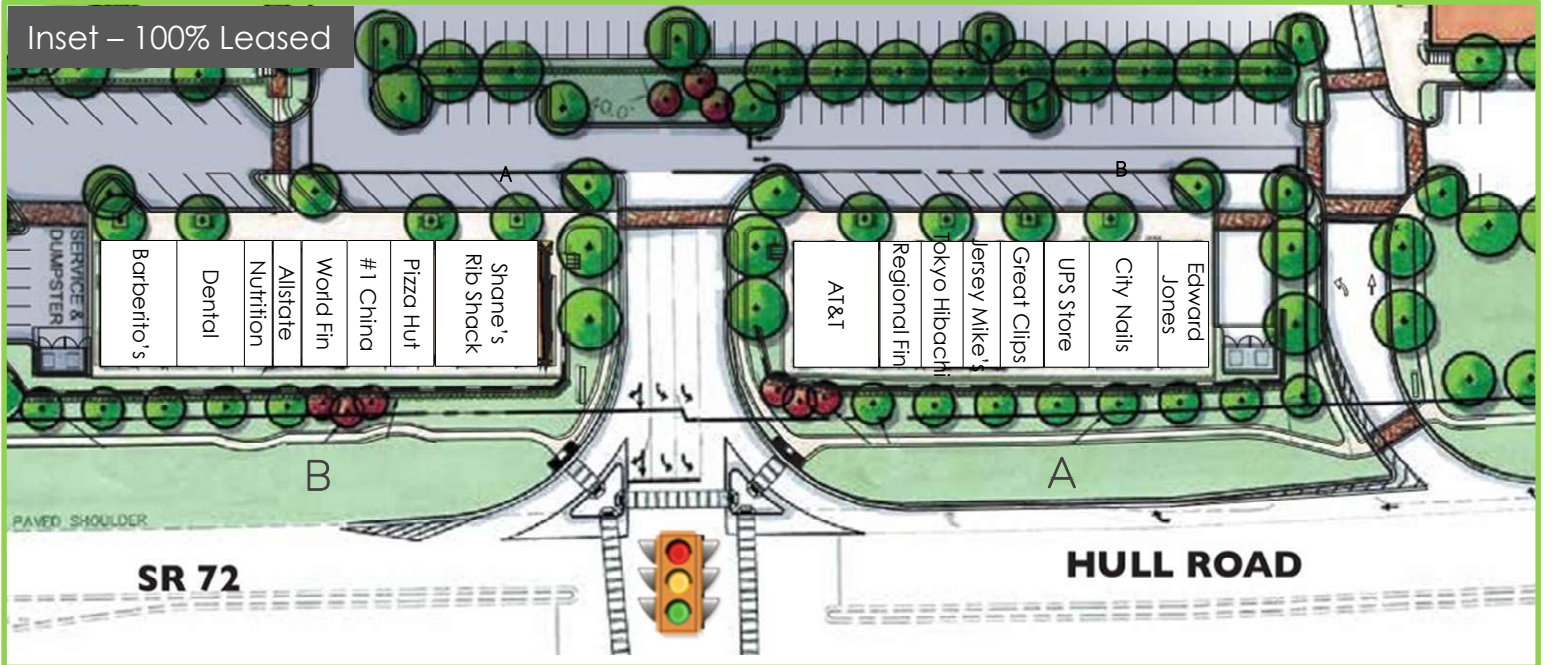

TRAIL CREEK VILLAGE

700 US Highway 29 | Athens, GA 30601 | Clarke County