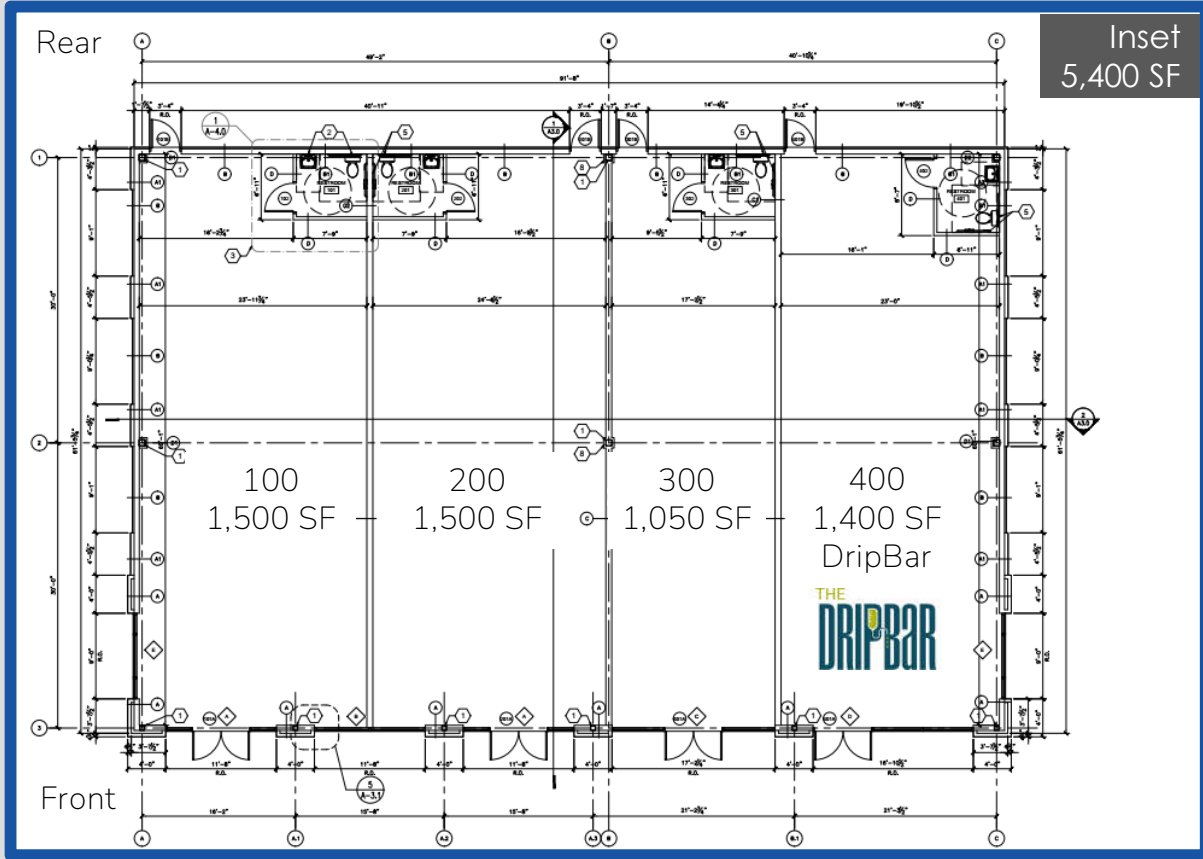

TRAIL CREEK VILLAGE

700 US Highway 29 | Athens, GA 30601 | Clarke County

New Construction
Up to 4,050 SF Available
Dining or Retail with Patio Seating

Side