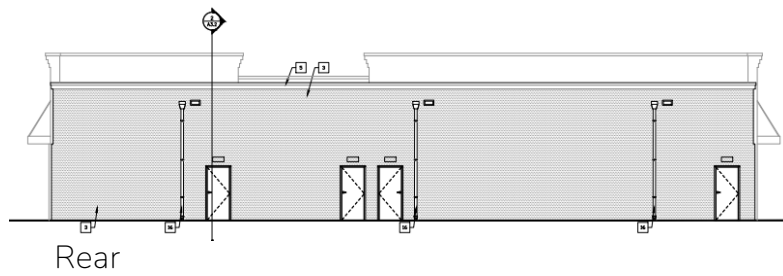

# TRAIL CREEK VILLAGE

700 US Highway 29 | Athens, GA 30601 | Clarke County

New Construction  
Up to 4,050 SF Available  
Dining or Retail with Patio Seating

Side